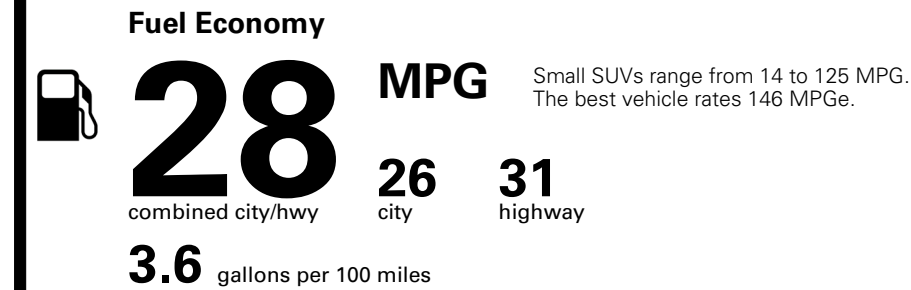

Inland Freight & Handling : \$1,600.00
Total Price : \$30,875.00

Proudly Supporting Hyundai Hope On Wheels and the Fight Against Pediatric Cancer Since 1998.

EPA DOT Fuel Economy and Environment

Gasoline Vehicle

You spend \$250 more in fuel costs over 5 years compared to the average new vehicle.

Annual fuel cost \$1,750

Fuel Economy & Greenhouse Gas Rating (tailpipe only)

Smog Rating (tailpipe only)

This vehicle emits 320 grams CO₂ per mile. The best emits 0 grams per mile (tailpipe only). Producing and distributing fuel also create emissions; learn more at fueleconomy.gov.