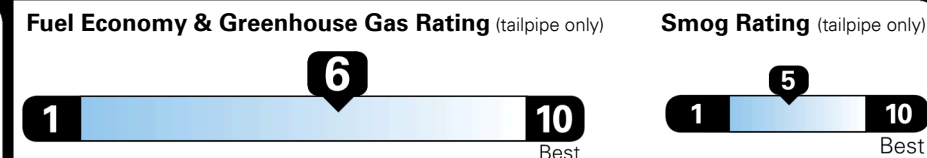

EPA DOT Fuel Economy and Environment

Gasoline Vehicle

Fuel Economy

30 MPG combined city/hwy
27 city
37 highway

3.3 gallons per 100 miles

Large Cars range from 14 to 111 MPG. The best vehicle rates 141 MPGe.

You save $750
in fuel costs over 5 years compared to the average new vehicle.

Annual fuel cost **$1,350**