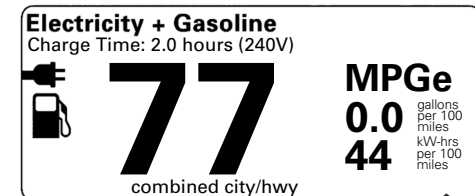

Inland Freight & Handling : \$1,600.00
Total Price : **\$51,470.00**

Proudly Supporting Hyundai Hope On Wheels and the Fight Against Pediatric Cancer Since 1998.

EPA DOT Fuel Economy and Environment

Plug-In Hybrid Vehicle Electricity-Gasoline

Fuel Economy Small SUVs range from 14 to 125 MPGe. The best vehicle rates 146 MPGe.

You save \$2,250
in fuel costs over 5 years compared to the average new vehicle.

Annual fuel cost
\$1,250

Fuel Economy & Greenhouse Gas Rating (tailpipe only)