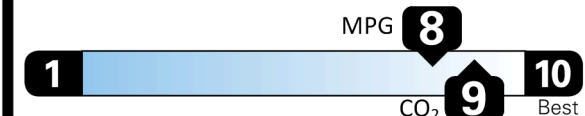

Fuel Economy Small SUVs range from 14 to 125 MPGe. The best vehicle rates 146 MPGe.

You save \$2,250
in fuel costs over 5 years compared to the average new vehicle.

Annual fuel cost
\$1,250

Fuel Economy & Greenhouse Gas Rating (tailpipe only)