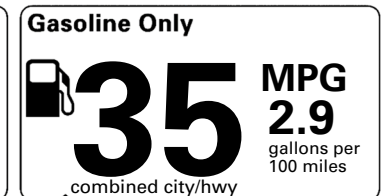

Inland Freight & Handling : \$1,600.00
Total Price : **\$51,470.00**

Proudly Supporting Hyundai Hope On Wheels and the Fight Against Pediatric Cancer Since 1998.

EPA DOT Fuel Economy and Environment

Plug-In Hybrid Vehicle Electricity-Gasoline

Fuel Economy Small SUVs range from 14 to 125 MPGe. The best vehicle rates 146 MPGe.

You save \$2,250
in fuel costs over 5 years compared to the average new vehicle.

Annual fuel cost
\$1,250

Fuel Economy & Greenhouse Gas Rating (tailpipe only)