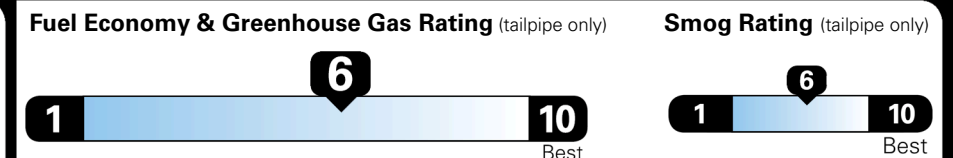

EPA DOT Fuel Economy and Environment

Gasoline Vehicle

Fuel Economy
29 MPG
combined city/hwy
3.4 gallons per 100 miles

Standard SUVs range from 12 to 115 MPG. The best vehicle rates 146 MPGe.

29 city   **30** highway

You save $0 in fuel costs over 5 years compared to the average new vehicle.

Annual fuel cost **$1,700**